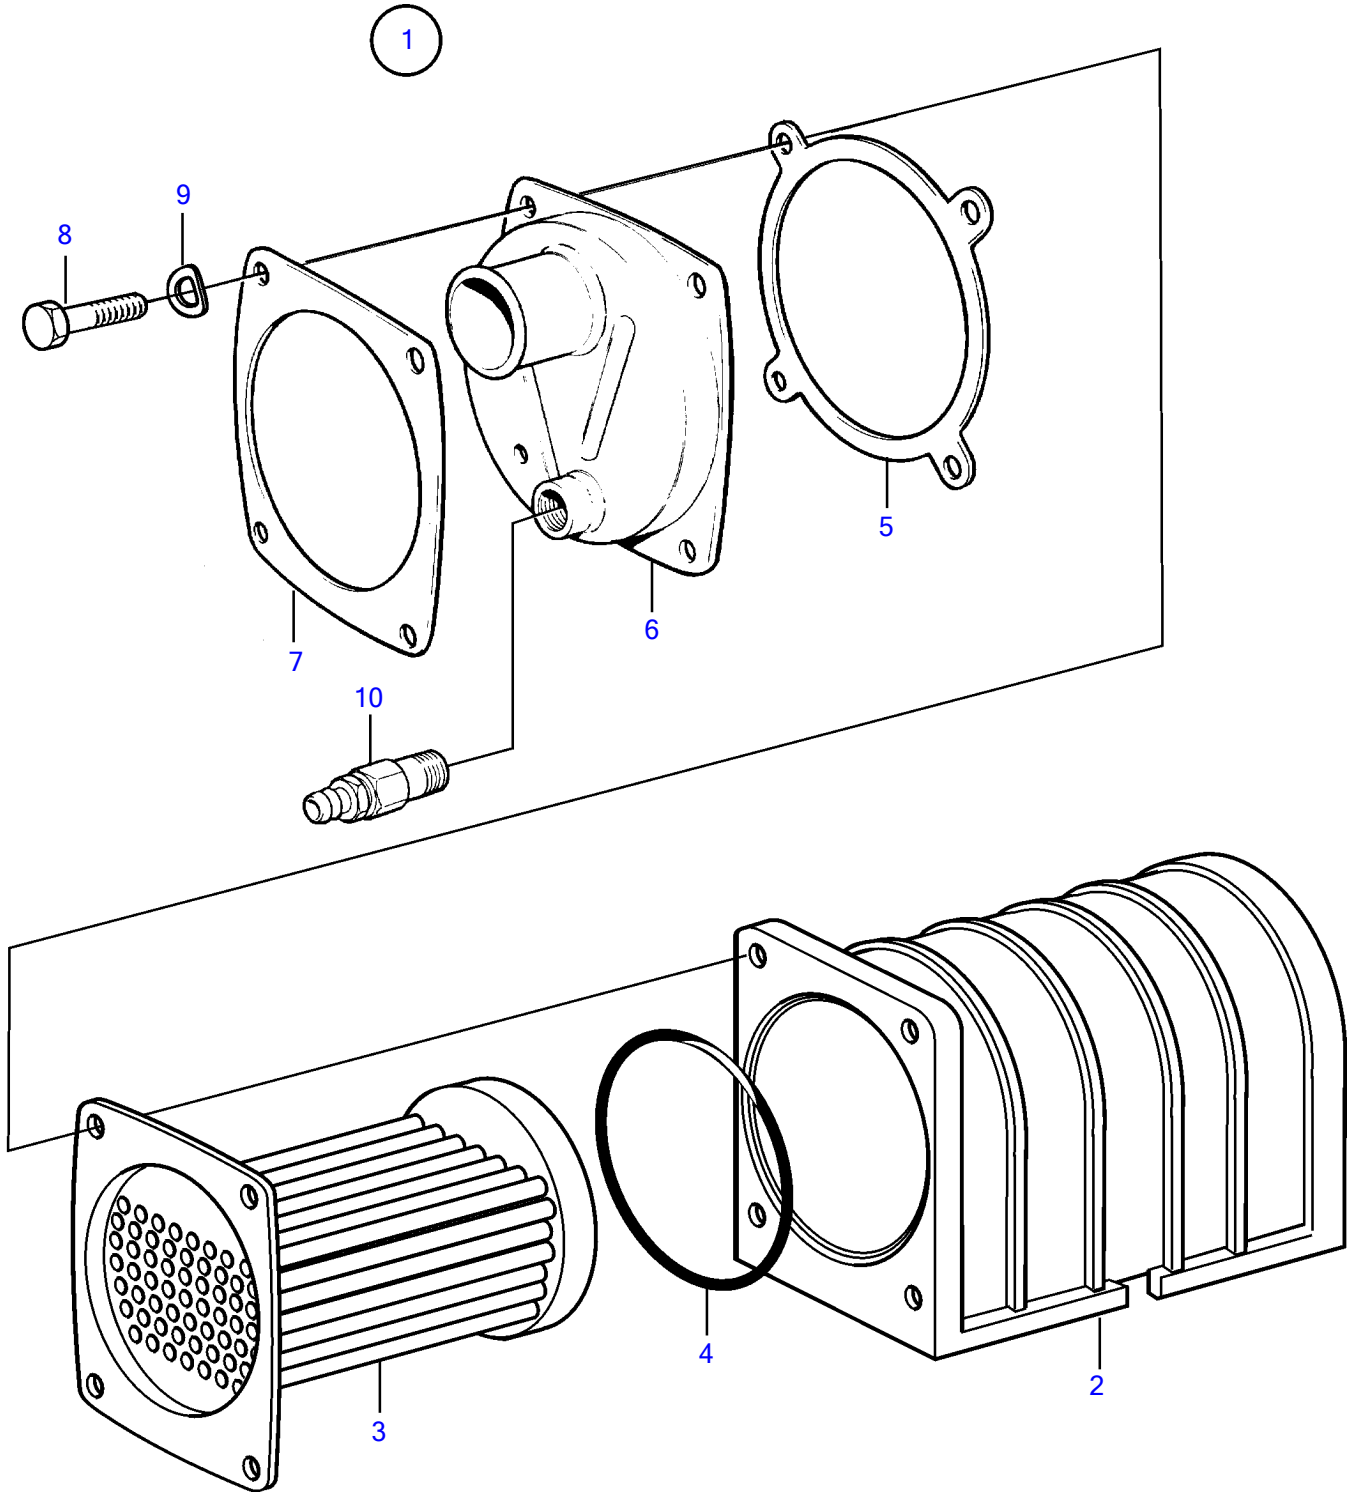

TAMD41D, TMD41D

TAMD41D, TMD41D

| REF | PART NO. | QTY | DESCRIPTION | SEE SEC. | NOTES |
|-----|----------|-----|------------------------------------|------------|---|
| 1 | 860633 | 1 | Oil cooler | | |
| 2 | | 1 | • Housing | | |
| 3 | 860634 | 1 | • Insert | | |
| | | | • Installation Instruction 7734238 | 7734238-EN | Oil Cooler/Oil Cooler Insert-Cooling Water Connection |
| 4 | 948981 | 1 | • O-ring | | |
| 5 | 842597 | 1 | • Gasket | | |
| 6 | 842602 | 1 | • End cover | | |
| 7 | 842596 | 1 | • Flange | | |
| 8 | 955297 | 4 | • Hexagon screw | | |
| 9 | 941907 | 4 | • Spring washer | | |
| 10 | 949918 | 1 | • Shut-off cock | | |